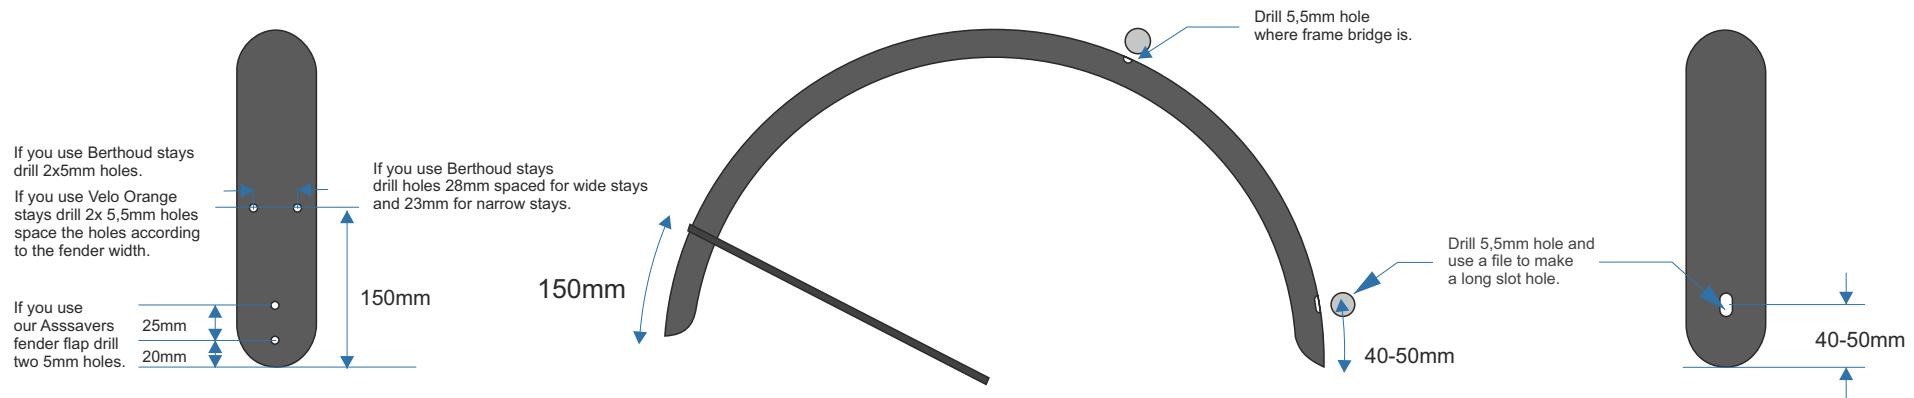

FERN

For detailed information and installation instructions please visit Veloduo.co.uk

Fender guide:

Installation manual:

WARNING!

Badly installed fenders can be very dangerous and can cause catastrophic accidents which can lead to serious injuries or death!!

If you have any problems with installing the fenders to your bike, please go to the next bike shop around the corner, they will help you!

SUPPORT YOUR LOCAL BIKE BUSINESS!!

Rear Fender