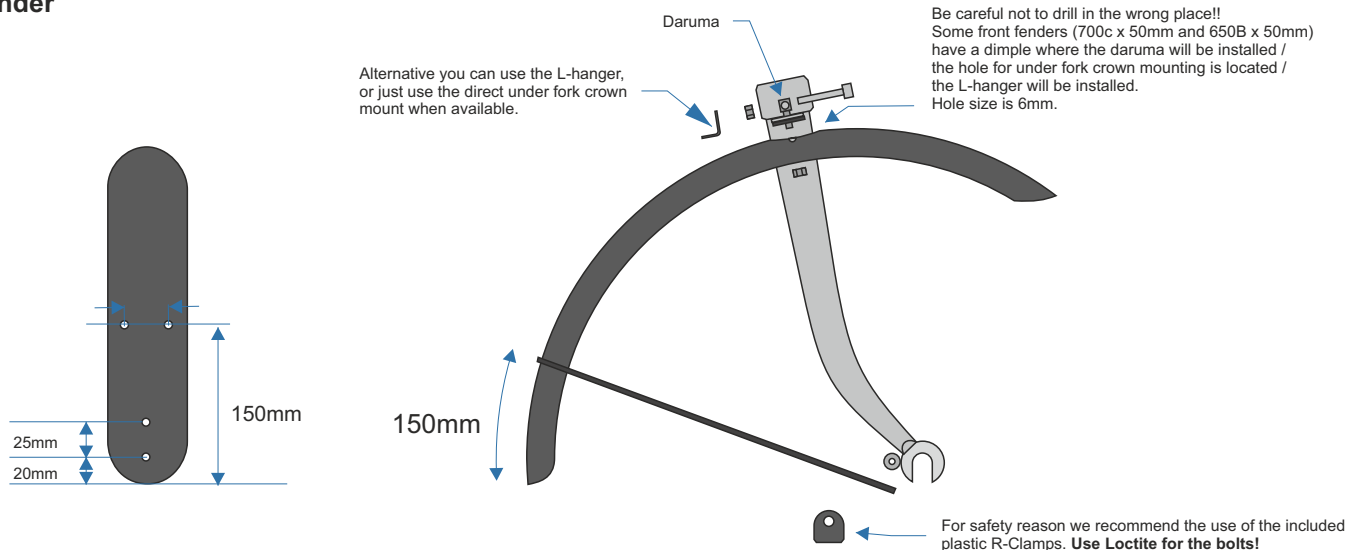

Front Fender